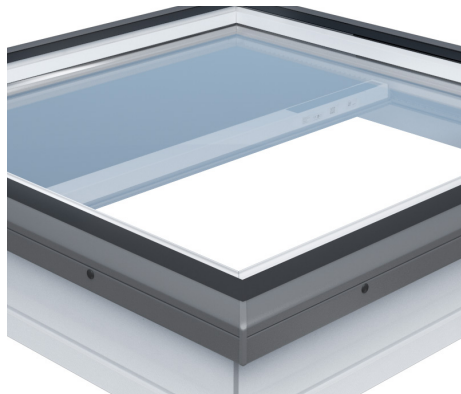

FSA

SOLAR BLIND FOR FLAT ROOF WINDOWS

FEATURES

Excludes light completely

Thanks to the special aluminium layer in the honey comb cloth the product blocks up to extra 51% solar heat

Wall switch is able to operate up to 200 blinds simultaneously

Brings 100% privacy

io-homecontrol® compatible

Light-dimming double-pleated material regulates the light levels entering the room and offers better sleep

1 available colour

Eco-friendly product operating with solar energy use

Less heat and more shade in your room.

Easy installation from inside of the room

Innovative and high quality product

Factory-paired wall switch compatible with the io-homecontrol® system.

TECHNICAL DESCRIPTION

High performance battery allows up to 600 operations

Due to solar panel no wiring is needed

Solar operated blind fits RoofLITE+ flat roof windows perfectly

Factory paired wall-switch

Fast installation

Anodized aluminium rails without visible cords